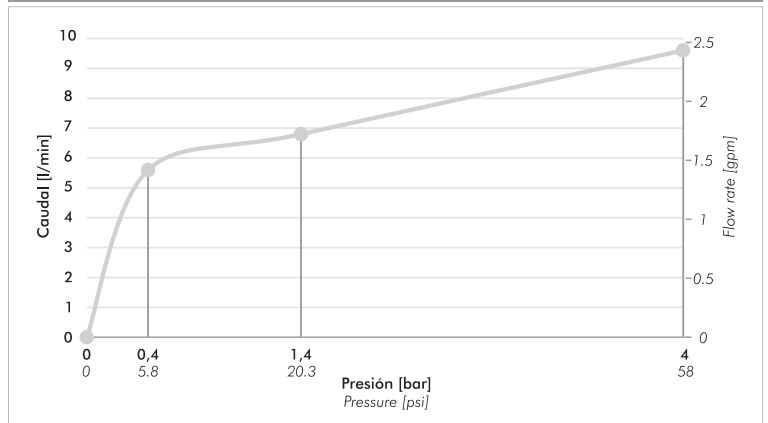

Instalación	Sobre pared
Material	Metal cromado
Presión de operación	0.4 a 4 bar
Peso	1,40 kg
Volumen	0,004 cm ³

Incluye

Cuerpo armado
Flexible M10 (x2)
Folleto
Soporte ducha manual
Ducha manual
Conjunto excéntrico con roseta (x2)

Code Z311/D9H

EN

Diagram

*dimensions in millimeters

*dimensions in inches

Finishes

Product detail

Installation	Wall mounted
Material	Chrome metal
Pressure	0.4 a 4 bar
Item weight	1,40 kg
Volume	0.004 cm ³

Included

Full set
Flexible M10 (x2)
Installation guide
Hand shower bracket
Hand shower
Eccentric faucet tap set (x2)

Features

Flow rate chart

Flow measurement was performed with body water outlet free of restrictions.