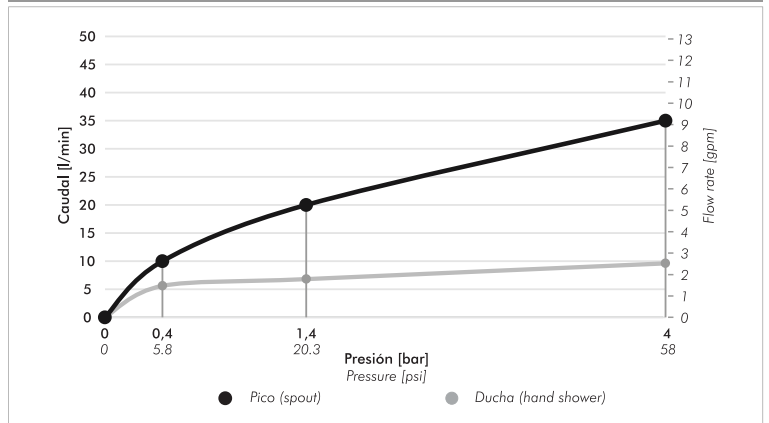

Detalle técnico

Instalación	Sobre pared
Material	Metal cromado
Presión de operación	0.4 a 4 bar
Peso	1,45 kg
Volumen	0,004 cm ³

Incluye

Cuerpo armado
Flexible M10 (x2)
Folleto
Soporte ducha manual
Ducha manual
Conjunto excéntrico con roseta (x2)

Code Z310/D9H

EN

Diagram

*dimensions in millimeters

*dimensions in inches

Finishes

Product detail

Installation	Wall mounted
Material	Chrome metal
Pressure	0.4 a 4 bar
Item weight	1,45 kg
Volume	0.004 cm ³

Included

Full set
Flexible M10 (x2)
Installation guide
Hand shower bracket
Hand shower
Eccentric faucet tap set

Features

Flow rate chart

Flow measurement was performed with body water outlet free of restrictions.