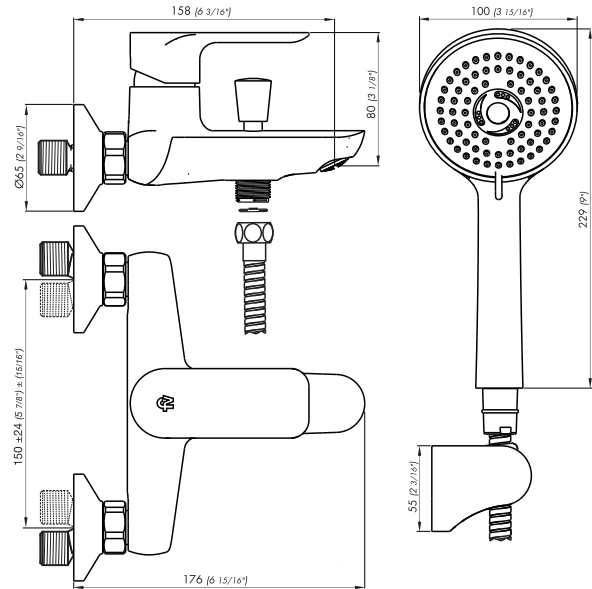

Detalle técnico

Instalación	Sobre pared
Material	Metal cromado
Presión de operación	0.4 a 4 bar
Peso	1,45 kg
Volumen	0,004 cm ³

Incluye

Cuerpo armado
Flexible M10 (x2)
Folleto
Soporte ducha manual
Ducha manual
Conjunto excéntrico con roseta (x2)

Contacto

Web: www.grupofv.com
E-mail: contacto@grupofv.com

Grupofvoficial grupofvoficial

UTILIZA SIEMPRE REPUESTOS ORIGINALES FV

COTY

Single handle bath/shower wall mount mixer, with eccentric couplings, with diverter valve. Self cleaning hand shower included.

Code Z310/D9H

EN

Diagram

*dimensions in millimeters

*dimensions in inches

Finishes

Product detail

Installation	Wall mounted
Material	Chrome metal
Pressure	0.4 a 4 bar
Item weight	1,45 kg
Volume	0.004 cm ³

Included

Full set
Flexible M10 (x2)
Installation guide
Hand shower bracket
Hand shower
Eccentric faucet tap set

Features

Flow rate chart

Flow measurement was performed with body water outlet free of restrictions.