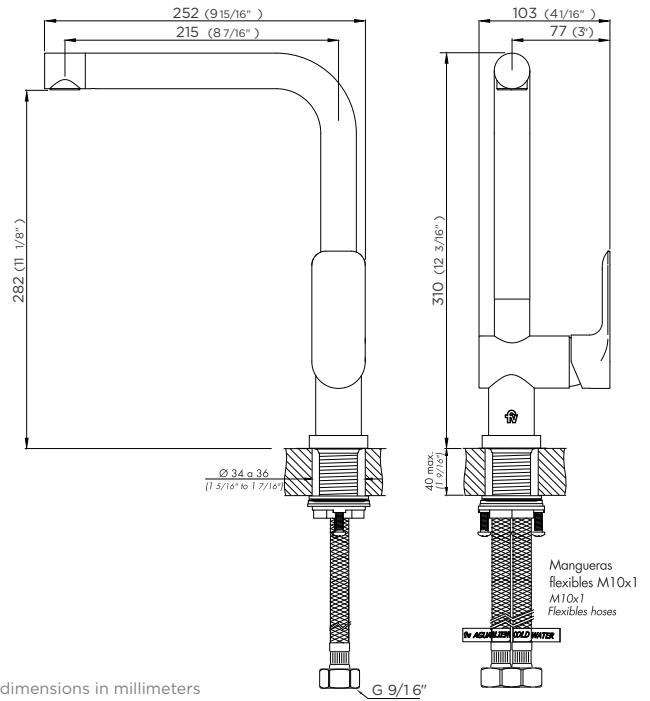

Instalación	Sobre mesada de cocina
Material	Metal cromado
Presión de operación	0.4 a 4 bar
Peso	1,430 kg
Volumen	7,938 cm ³

Incluye

Cuerpo armado
Manguera flexible M10 (x2)
Conjunto de fijación
Conjunto de roseta

Diagram

Finishes

Product detail

Installation	Deck-mounted
Material	Chrome metal
Pressure	0.4 a 4 bar
Item weight	1,430 kg
Volume	7.938 cm ³

Included

Armed set
Flexible hose M10 (x2)
Fixing set
Faucet tap set

Flow rate chart

Flow measurement was performed with body water outlet free of restrictions.

Features

About us

Bernardo de Irigoyen 1053 - B1604AFC
Florida - Pcia. de Buenos Aires - Argentina
Tel.: +54 (011) 4730-5300