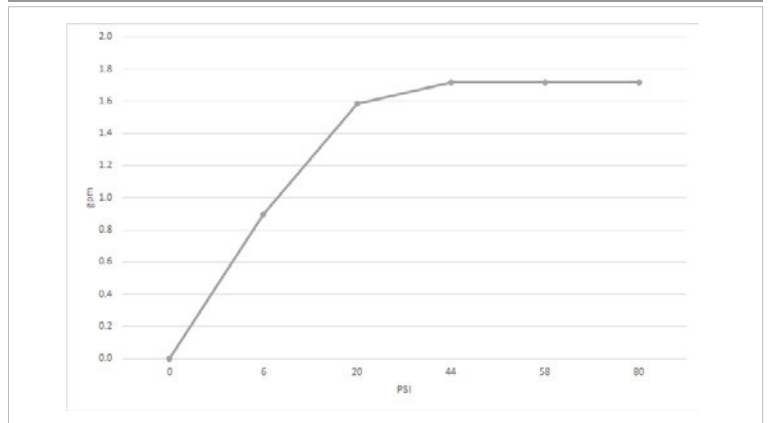

Instalación	Sobre mesada de cocina
Material	Metal cromado
Presión de operación	0.4 a 4 bar
Peso	1,430 kg
Volumen	7,938 cm ³

Incluye

Cuerpo armado
Manguera flexible M10 (x2)
Conjunto de fijación
Conjunto de roseta

Diagram

Finishes

Product detail

Installation	Deck-mounted
Material	Chrome metal
Pressure	0.4 a 4 bar
Item weight	1,430 kg
Volume	7.938 cm ³

Included

Armed set
Flexible hose M10 (x2)
Fixing set
Faucet tap set

Flow rate chart

Flow measurement was performed with body water outlet free of restrictions.

Features

About us

Bernardo de Irigoyen 1053 - B1604AFC
Florida - Pcia. de Buenos Aires - Argentina
Tel.: +54 (011) 4730-5300