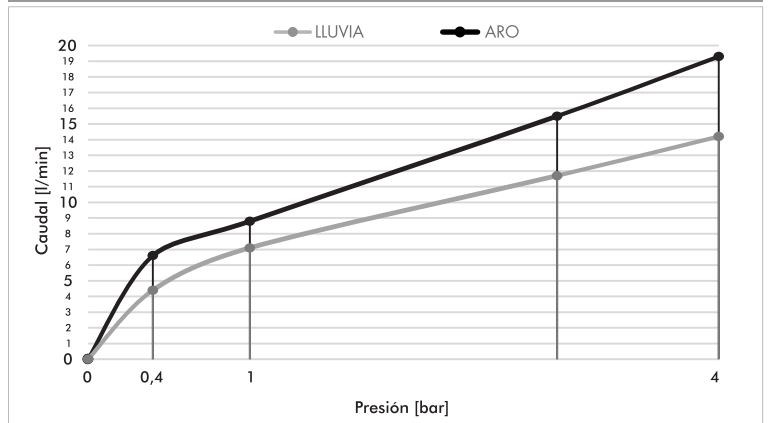

Detalle técnico

Instalación	Sobre mesada
Material	Metal cromado
Presión de operación	0.4 a 4 bar
Peso	1,25 kg
Volumen	-- cm ³

Incluye

Cuerpo armado	Flexible M10 (x2)
Conjunto de roseta	Niple G1/2" - UNEF 9/16" (x2)
Desagüe	Conjunto de fijación
Conjunto ducha	Folleto

Diagram

*dimensions in millimeters

*dimensions in inches

Finishes

Product detail

Installation	on deck
Material	Chrome metal
Operating pressure	0.4 a 4 bar
Weight	1,25 kg
Volume	-- cm ³

Included

Armed set	Flexible M10 (x2)
Rosette set	Niple G1/2" - UNEF 9/16" (x2)
Drain	Fixation set
Shower set	Brochure

Flow rate chart

Flow measurement was performed with body water outlet free of restrictions.

Features

About us

Bernardo de Irigoyen 1053 - B1604AFC
Florida - Pcia. de Buenos Aires - Argentina
Tel.: +54 (011) 4730-5300