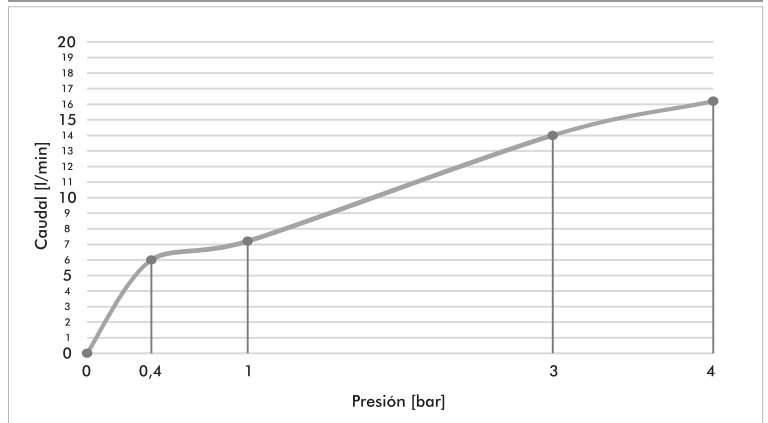

Diagram

*dimensions in millimeters

*dimensions in inches

Finishes

Product detail

Installation	On deck
Material	Chrome metal
Operating pressure	0.4 a 4 bar
Weight	0,8 kg
Volume	-- cm ³

Included

Armed body	Niple G1/2" - UNEF 9/16" (x2)
Rosette set	Brochure
Fixing set	
Flexible M10 (x2)	

Flow rate chart

Flow measurement was performed with body water outlet free of restrictions.

Features

About us

Bernardo de Irigoyen 1053 - B1604AFC
 Florida - Pcia. de Buenos Aires - Argentina
 Tel.: +54 (011) 4730-5300