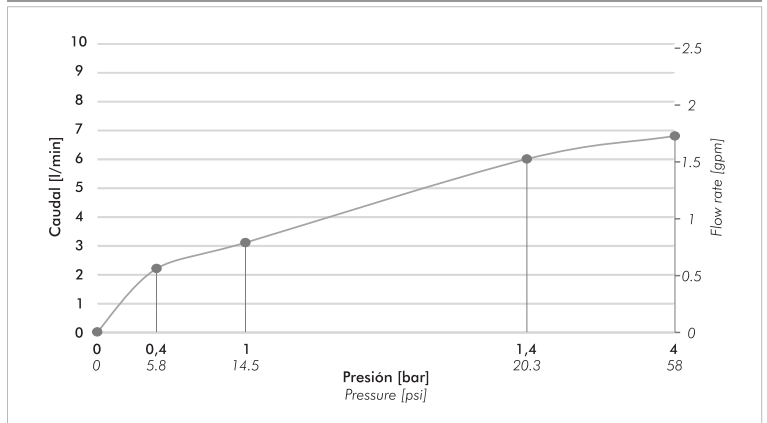

Instalación	Sobre mesada
Material	Metal cromado
Presión de operación	0.4 a 4 bar
Peso	1,13 kg
Volumen	-- cm ³

Incluye

Cuerpo armado	Niple G1/2" - UNEF 9/16" (x2)
Conjunto de roseta	Folleto
Conjunto de fijación	
Flexible M10 (x2)	

*dimensions in millimeters

*dimensions in inches

Finishes

Product detail

Instalation	on deck
Material	Chrome metal
Operating pressure	0.4 a 4 bar
Weight	1,13 kg
Volume	-- cm ³

Included

Armed set	Niple G1/2" - UNEF 9/16" (x2)
Rosette set	Brochure
Fixation set	
M10 flexible (x2)	

Flow rate chart

Flow measurement was performed with body water outlet free of restrictions.

Features

About us

Bernardo de Irigoyen 1053 - B1604AFC
 Florida - Pcia. de Buenos Aires - Argentina
 Tel.: +54 (011) 4730-5300