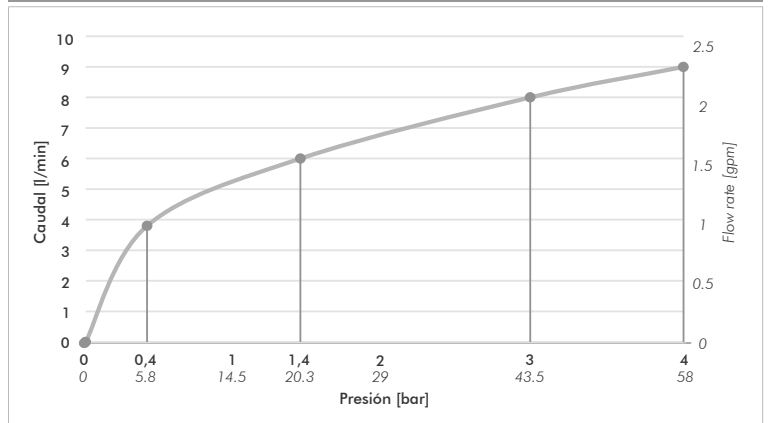

Diagram

*dimensions in millimeters

*dimensions in inches

Finishes

Product detail

Instalation	Wall-mounted
Material	Chrome metal
Pressure	0.4 a 4 bar
Item weight	-
Volume	-

Included

Armed set
Brochure
Hose
Hand shower support
Eccentric set with rosette

Flow rate chart

Flow measurement was performed with body water outlet free of restrictions.

Features

+Info

About us

Bernardo de Irigoyen 1053 - B1604AFC
Florida - Pcia. de Buenos Aires - Argentina
Tel.: +54 (011) 4730-5300