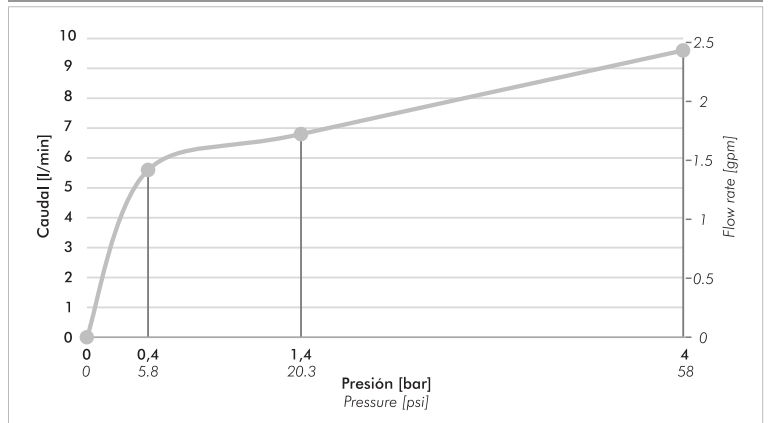

Instalación	Sobre pared
Material	Metal cromado
Presión de operación	0.4 a 4 bar
Peso	1,40 kg
Volumen	0,004 cm ³

Incluye

Cuerpo armado
Flexible M10 (x2)
Folleto
Soporte ducha manual
Ducha manual
Conjunto excéntrico con roseta (x2)

Code Z311/D9

EN

Diagram

*dimensions in millimeters

*dimensions in inches

Finishes

Product detail

Installation	Wall mounted
Material	Chrome metal
Pressure	0.4 a 4 bar
Item weight	1,40 kg
Volume	0.004 cm ³

Included

Full set
Flexible M10 (x2)
Installation guide
Hand shower bracket
Hand shower
Eccentric faucet tap set (x2)

Flow rate chart

Flow measurement was performed with body water outlet free of restrictions.