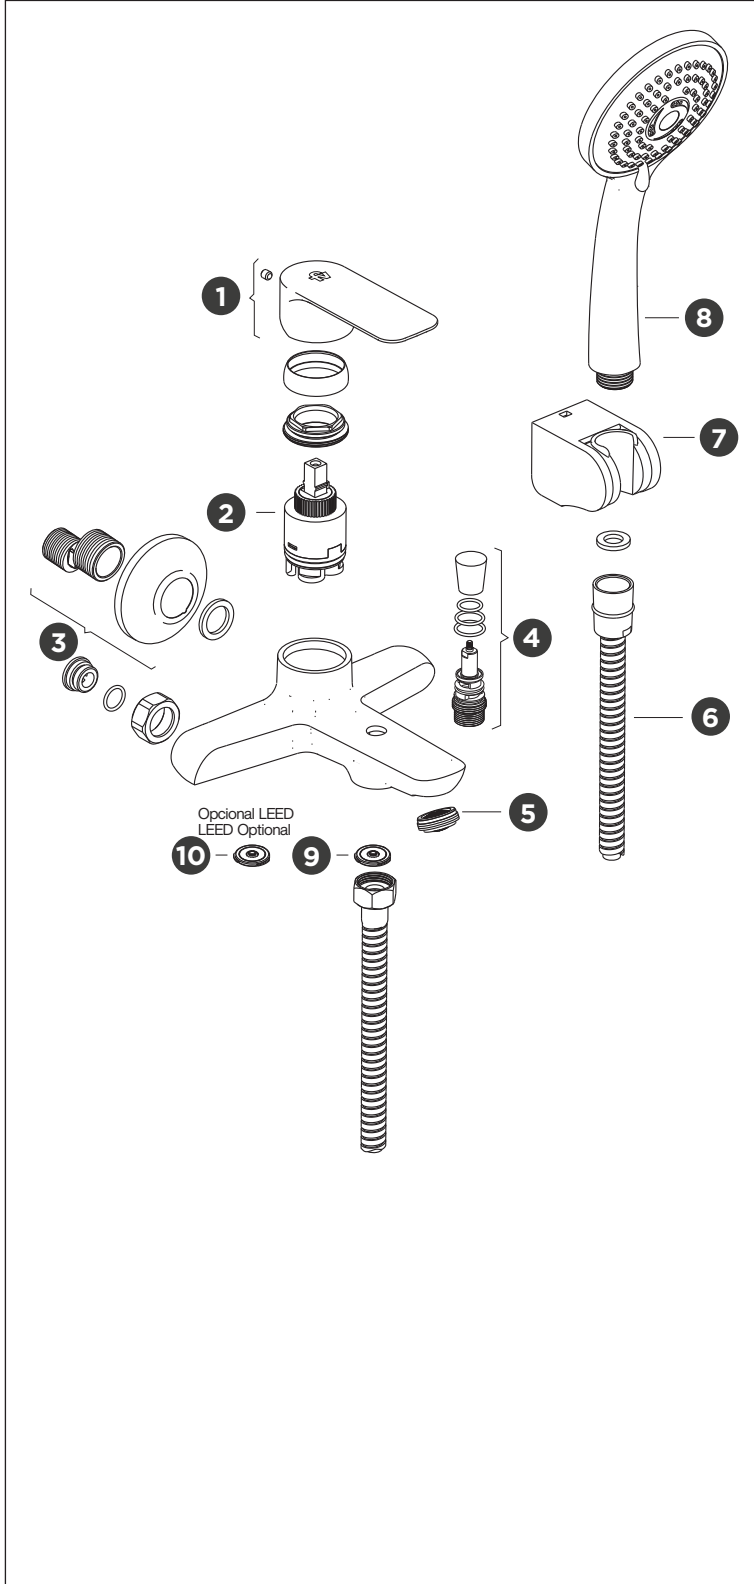

UTILIZA SIEMPRE REPUESTOS ORIGINALES FV

Plane

Code	Denomination
1 Z181/D9.14.0L-R- CR	Complete handle (cromo)
Z181/D9.14.0L-R- ORR	Complete handle (oro rayado)
Z181/D9.14.0L-R- QLR	Complete handle (niquel rayado)
Z181/D9.14.0L-R- NG	Complete handle (negro mate)
2 Z411.01.25.0-D	Ø 35mm cartridge
3 Z405.3A.0-R- CR	Eccentric set (cromo)
Z405.3A.0-R- ORR	Eccentric set (oro rayado)
Z405.3A.0-R- QLR	Eccentric set (niquel rayado)
Z405.3A.0-R- NG	Eccentric set (negro mate)
4 Z310/D9.5.0-D- CR	Complete transfer (cromo)
Z310/D9.5.0-D- ORR	Complete transfer (oro rayado)
Z310/D9.5.0-D- QLR	Complete transfer (niquel rayado)
Z310/D9.5.0-D- NG	Complete transfer (negro mate)
5 Z310/B8.4.0-D	Coin slot aerator
6 Z310/D9.25.0-D- CR	Shower hose (cromo)
Z310/D9.25.0-D- ORR	Shower hose (oro rayado)
Z310/D9.25.0-D- QLR	Shower hose (niquel rayado)
Z310/D9.25.0-D- NG	Shower hose (negro mate)
7 Z310/L6.15.0-D- CR	Shower holder (cromo)
Z310/L6.15.0-D- ORR	Shower holder (oro rayado)
Z310/L6.15.0-D- QLR	Shower holder (niquel rayado)
Z310/L6.15.0-D- NG	Shower holder (negro mate)
8 Z310/D9.20.0-D- CR	Ducha manual (cromo)
Z310/D9.20.0-D- ORR	Hand shower (oro rayado)
Z310/D9.20.0-D- QLR	Hand shower (niquel rayado)
Z310/D9.20.0-D- NG	Hand shower (negro mate)
9 Z120.9-D10	Flow restrictor (9.5 l/m)
10 Z120.9L-D10	Flow restrictor - LEED