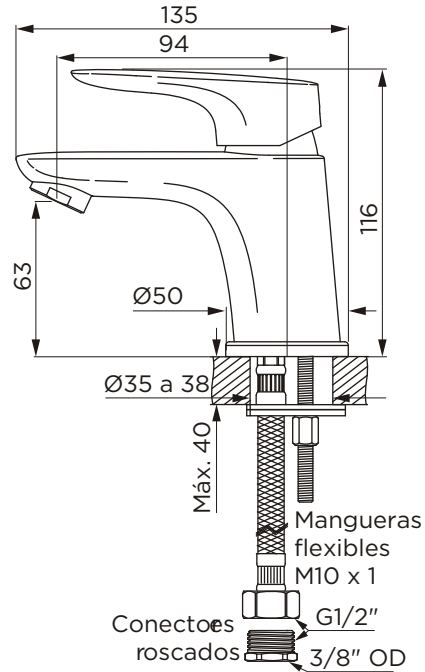

# JANA M1

Single handle lavatory set.

Code Z181/M1.0

EN

Diagram

\*dimensions in millimeters

\*dimensions in inches

## Product detail

Instalation	On deck or sink
Material	Chrome metal
Pressure	0.4 a 4 bar
Item weight	1,00 kg
Volume	0,002 m <sup>3</sup>