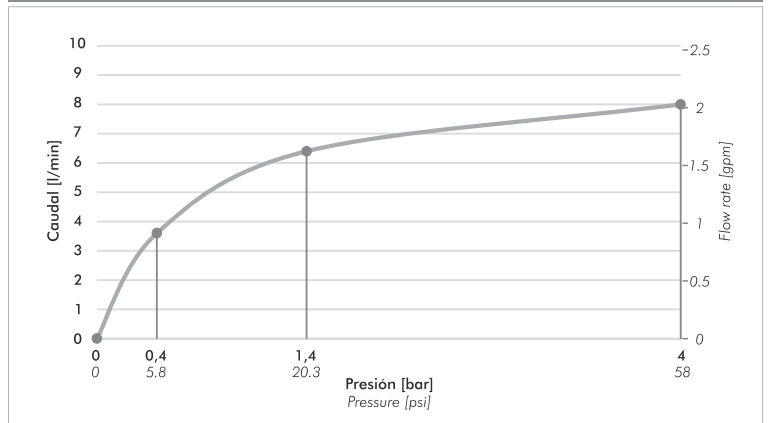

Operation flow rate graphic

+Info

About us

Bernardo de Irigoyen 1053 - B1604AFC
Florida - Pcia. de Buenos Aires - Argentina
Tel.: +54 (011) 4730-5300

Contact

Web: www.grupofv.com
E-mail: contacto@grupofv.com
Facebook: [Grupofvoficial](https://www.facebook.com/grupofvoficial) Instagram: [grupofvoficial](https://www.instagram.com/grupofvoficial)

ALWAYS USE
ORIGINAL
FV SPARE
PARTS