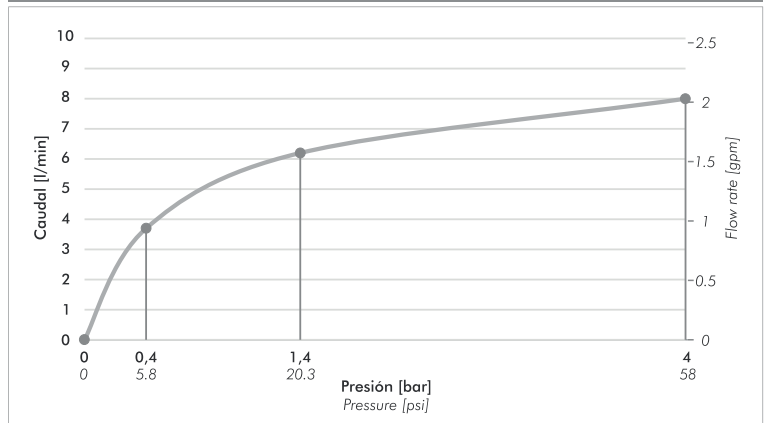

Instalation	Mounted
Material	Chrome metal
Pressure	0.4 a 4 bar
Item weight	0,750 kg
Volume	1,944 cm ³

Incluye

Armed set
Brochure
Flexible hose M10 (x2)
Niple G1/2"-UNEF 9/16" (x2)
Fixing set
Rosette set

Features

*dimensions in millimeters

*dimensions in inches

Operation flow rate graphic

+Info

About us

Bernardo de Irigoyen 1053 - B1604AFC
Florida - Pcia. de Buenos Aires - Argentina
Tel.: +54 (011) 4730-5300