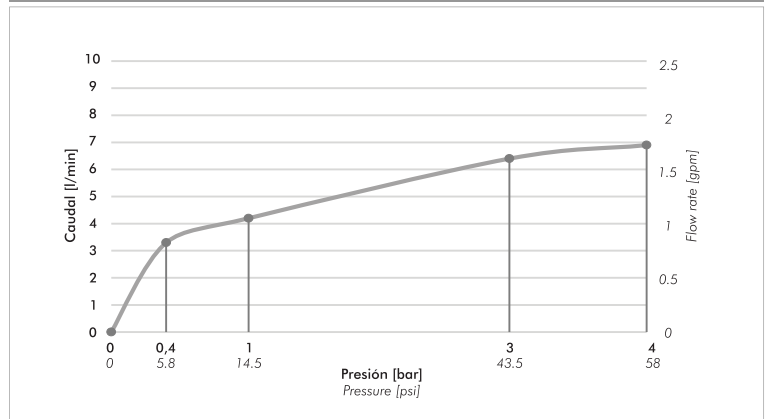

Operation calculation chart